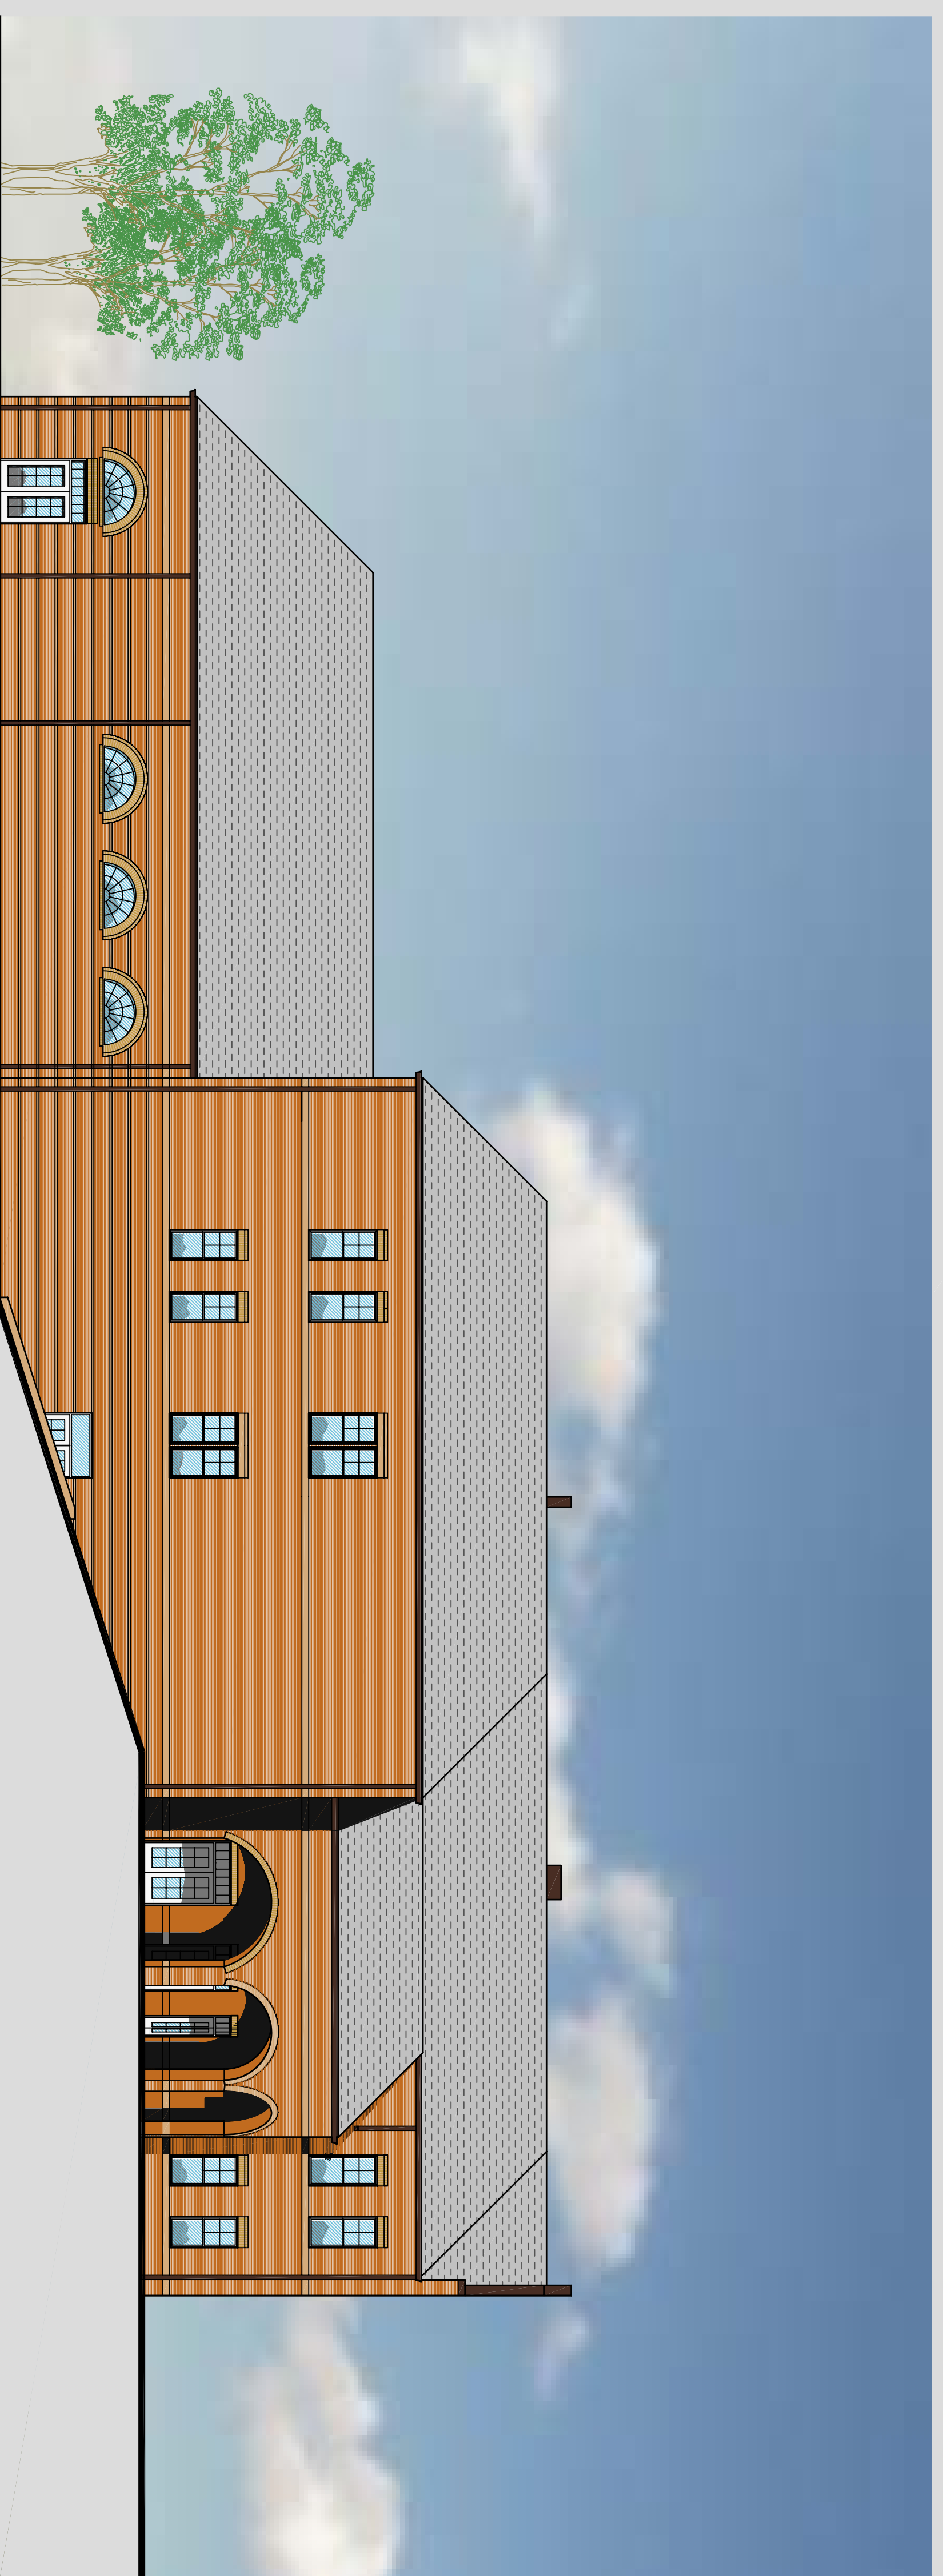

INTERIOR WEST ELEVATION

WEST ELEVATION

SCHEMATIC DRAWINGS
0 8 16 32

SAINT MICHAEL'S CATHOLIC CHURCH
CARY, NORTH CAROLINA

WKWW Architects